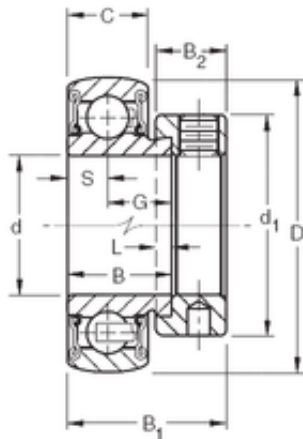

TIMKEN BEARING MFG.CORP

36,5125 mm x 72 mm x 25,4 mm TIMKEN RA107RRB Insert Bearings Spherical OD

Bearing No. RA107RRB

Size	36.5125x72x25.4 mm
Bore Diameter	36,5125 mm
Outer Diameter	72 mm
Width	25,4 mm
d	36,5125 mm
D	72 mm
B	25,4 mm
C	19 mm
d1	54,4 mm
B1	38,9 mm
B2	17,1 mm
G	15,9 mm
L	4 mm
S	9,5 mm
Weight	0,476 Kg
Basic dynamic load rating (C)	28,5 kN

RA107RRB Bearing 2D drawings and 3D CAD models